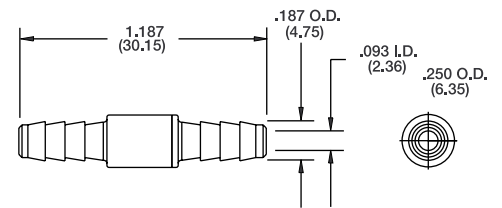

## F-2815-B85 Orifice Assortment Kit

The F-2815-B85 Orifice Assortment Kit offers eleven color coded orifice sizes from .004" to .040" for use with 1/8" I.D. flexible tubing. There are two of each orifice included in this kit.

Model No.	Size	Color
F-2815-041-B85	.004"	Purple
F-2815-050-B85	.005"	Lime Green
F-2815-051-B85	.006"	Red
F-2815-071-B85	.007"	Aqua
F-2815-101-B85	.010"	Yellow
F-2815-121-B85	.012"	Black
F-2815-161-B85	.016"	Gray
F-2815-201-B85	.020"	Blue
F-2815-251-B85	.025"	Brown
F-2815-301-B85	.030"	Beige
F-2815-401-B85	.040"	Rust

### DIMENSIONS

( ) = Metric Dimensions

Model No.	Model No.	Model No.	Size	Color
F-2815-041	F-2815-041-B80	F-2815-041-B85	.004"	Purple
F-2815-050	F-2815-050-B80	F-2815-050-B85	.005"	Lime Green
F-2815-051	F-2815-051-B80	F-2815-051-B85	.006"	Red
F-2815-071	F-2815-071-B80	F-2815-071-B85	.007"	Aqua
F-2815-101	F-2815-101-B80	F-2815-101-B85	.010"	Yellow
F-2815-121	F-2815-121-B80	F-2815-121-B85	.012"	Black
F-2815-161	F-2815-161-B80	F-2815-161-B85	.016"	Gray
F-2815-201	F-2815-201-B80	F-2815-201-B85	.020"	Blue
F-2815-251	F-2815-251-B80	F-2815-251-B85	.025"	Brown
F-2815-301	F-2815-301-B80	F-2815-301-B85	.030"	Beige
F-2815-401	F-2815-401-B80	F-2815-401-B85	.040"	Rust