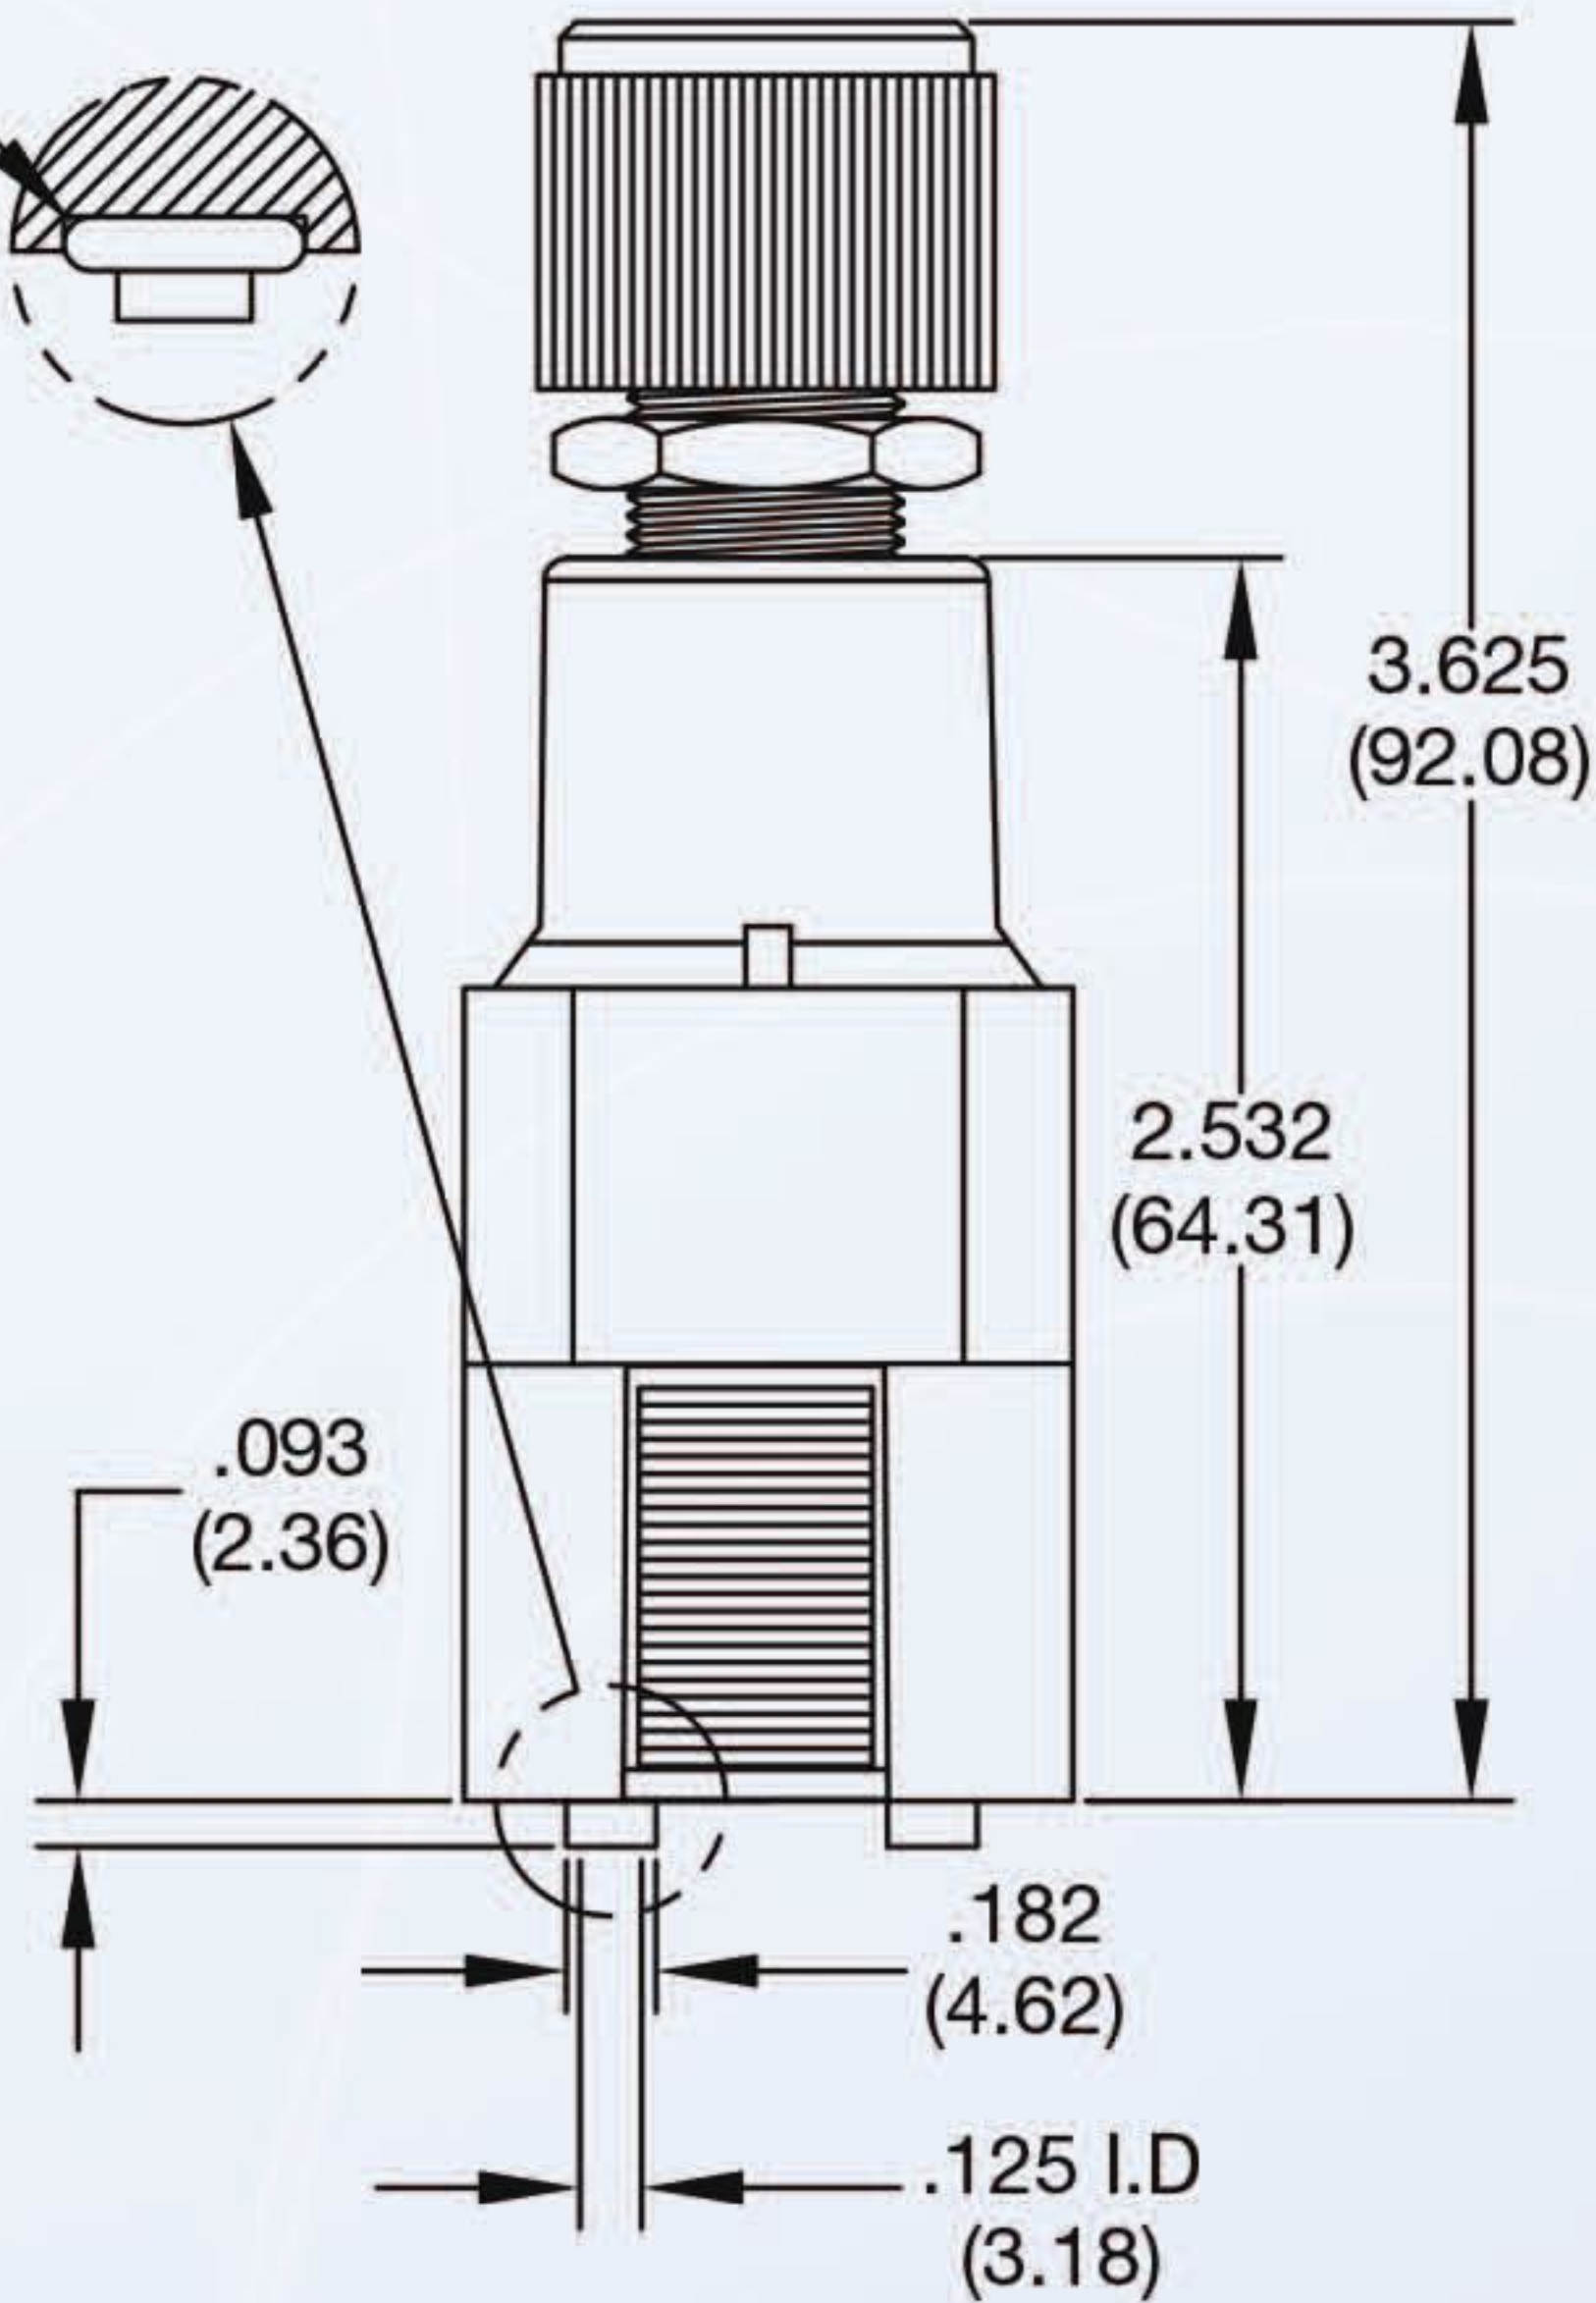

DIMENSIONS () = Metric Dimensions

BUNA N-008
O-RINGS
(2 SUPPLIED)

REMOVABLE ADJUSTING STEM
WITH OR WITHOUT KNOB

MANIFOLD MOUNT