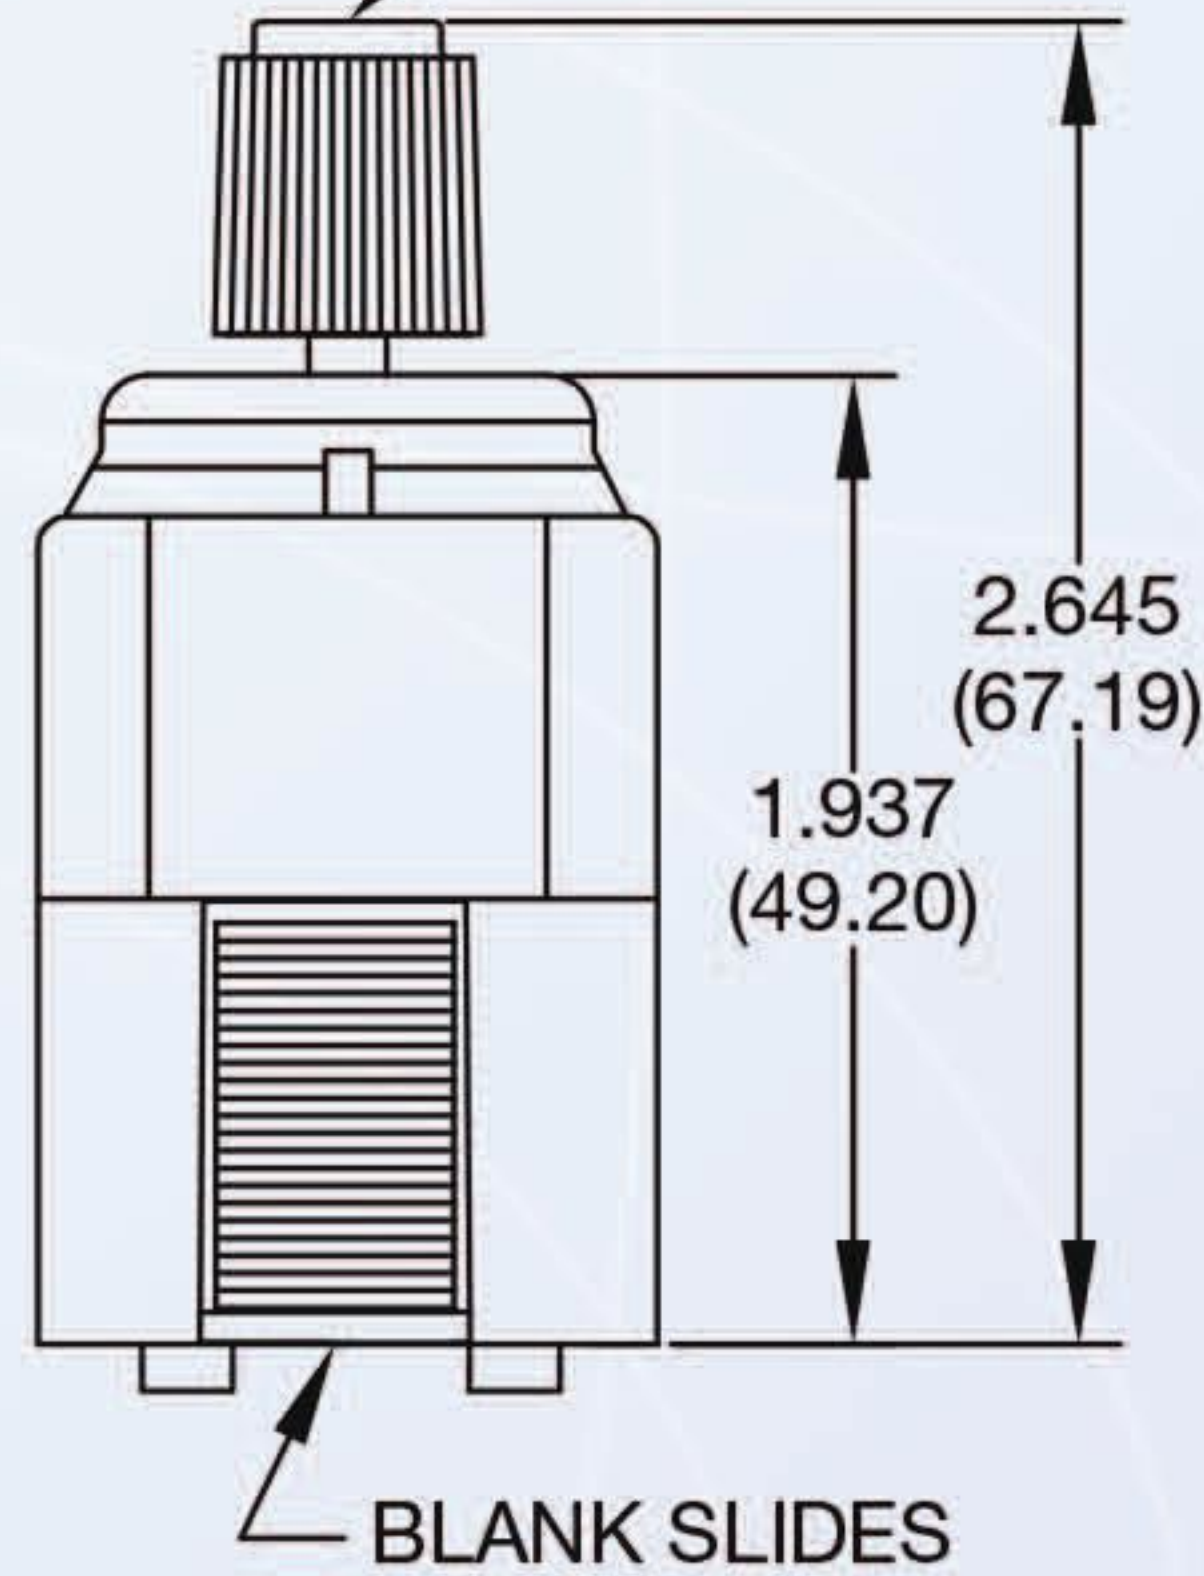

DIMENSIONS () = Metric Dimensions

BUNA N-008
O-RINGS
(2 SUPPLIED)

REMOVABLE ADJUSTING STEM
WITH OR WITHOUT KNOB

MANIFOLD MOUNT